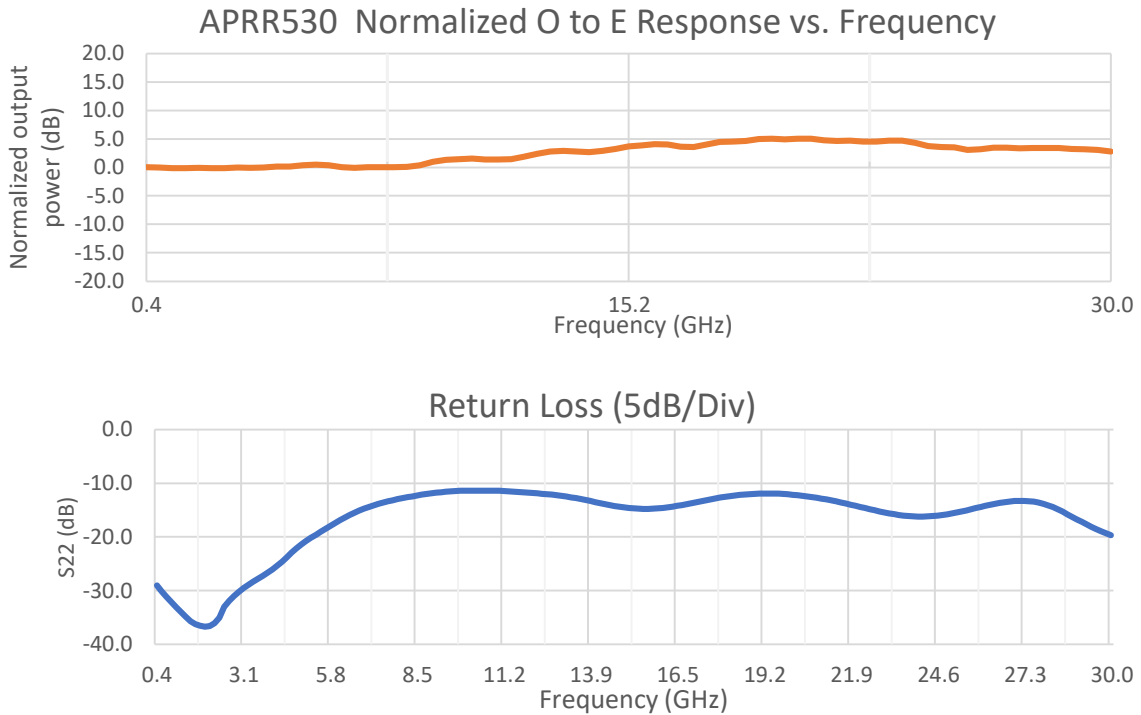

APRR530 Typical E/O response and output return loss

APRR530 Mechanical Outline (Inches)